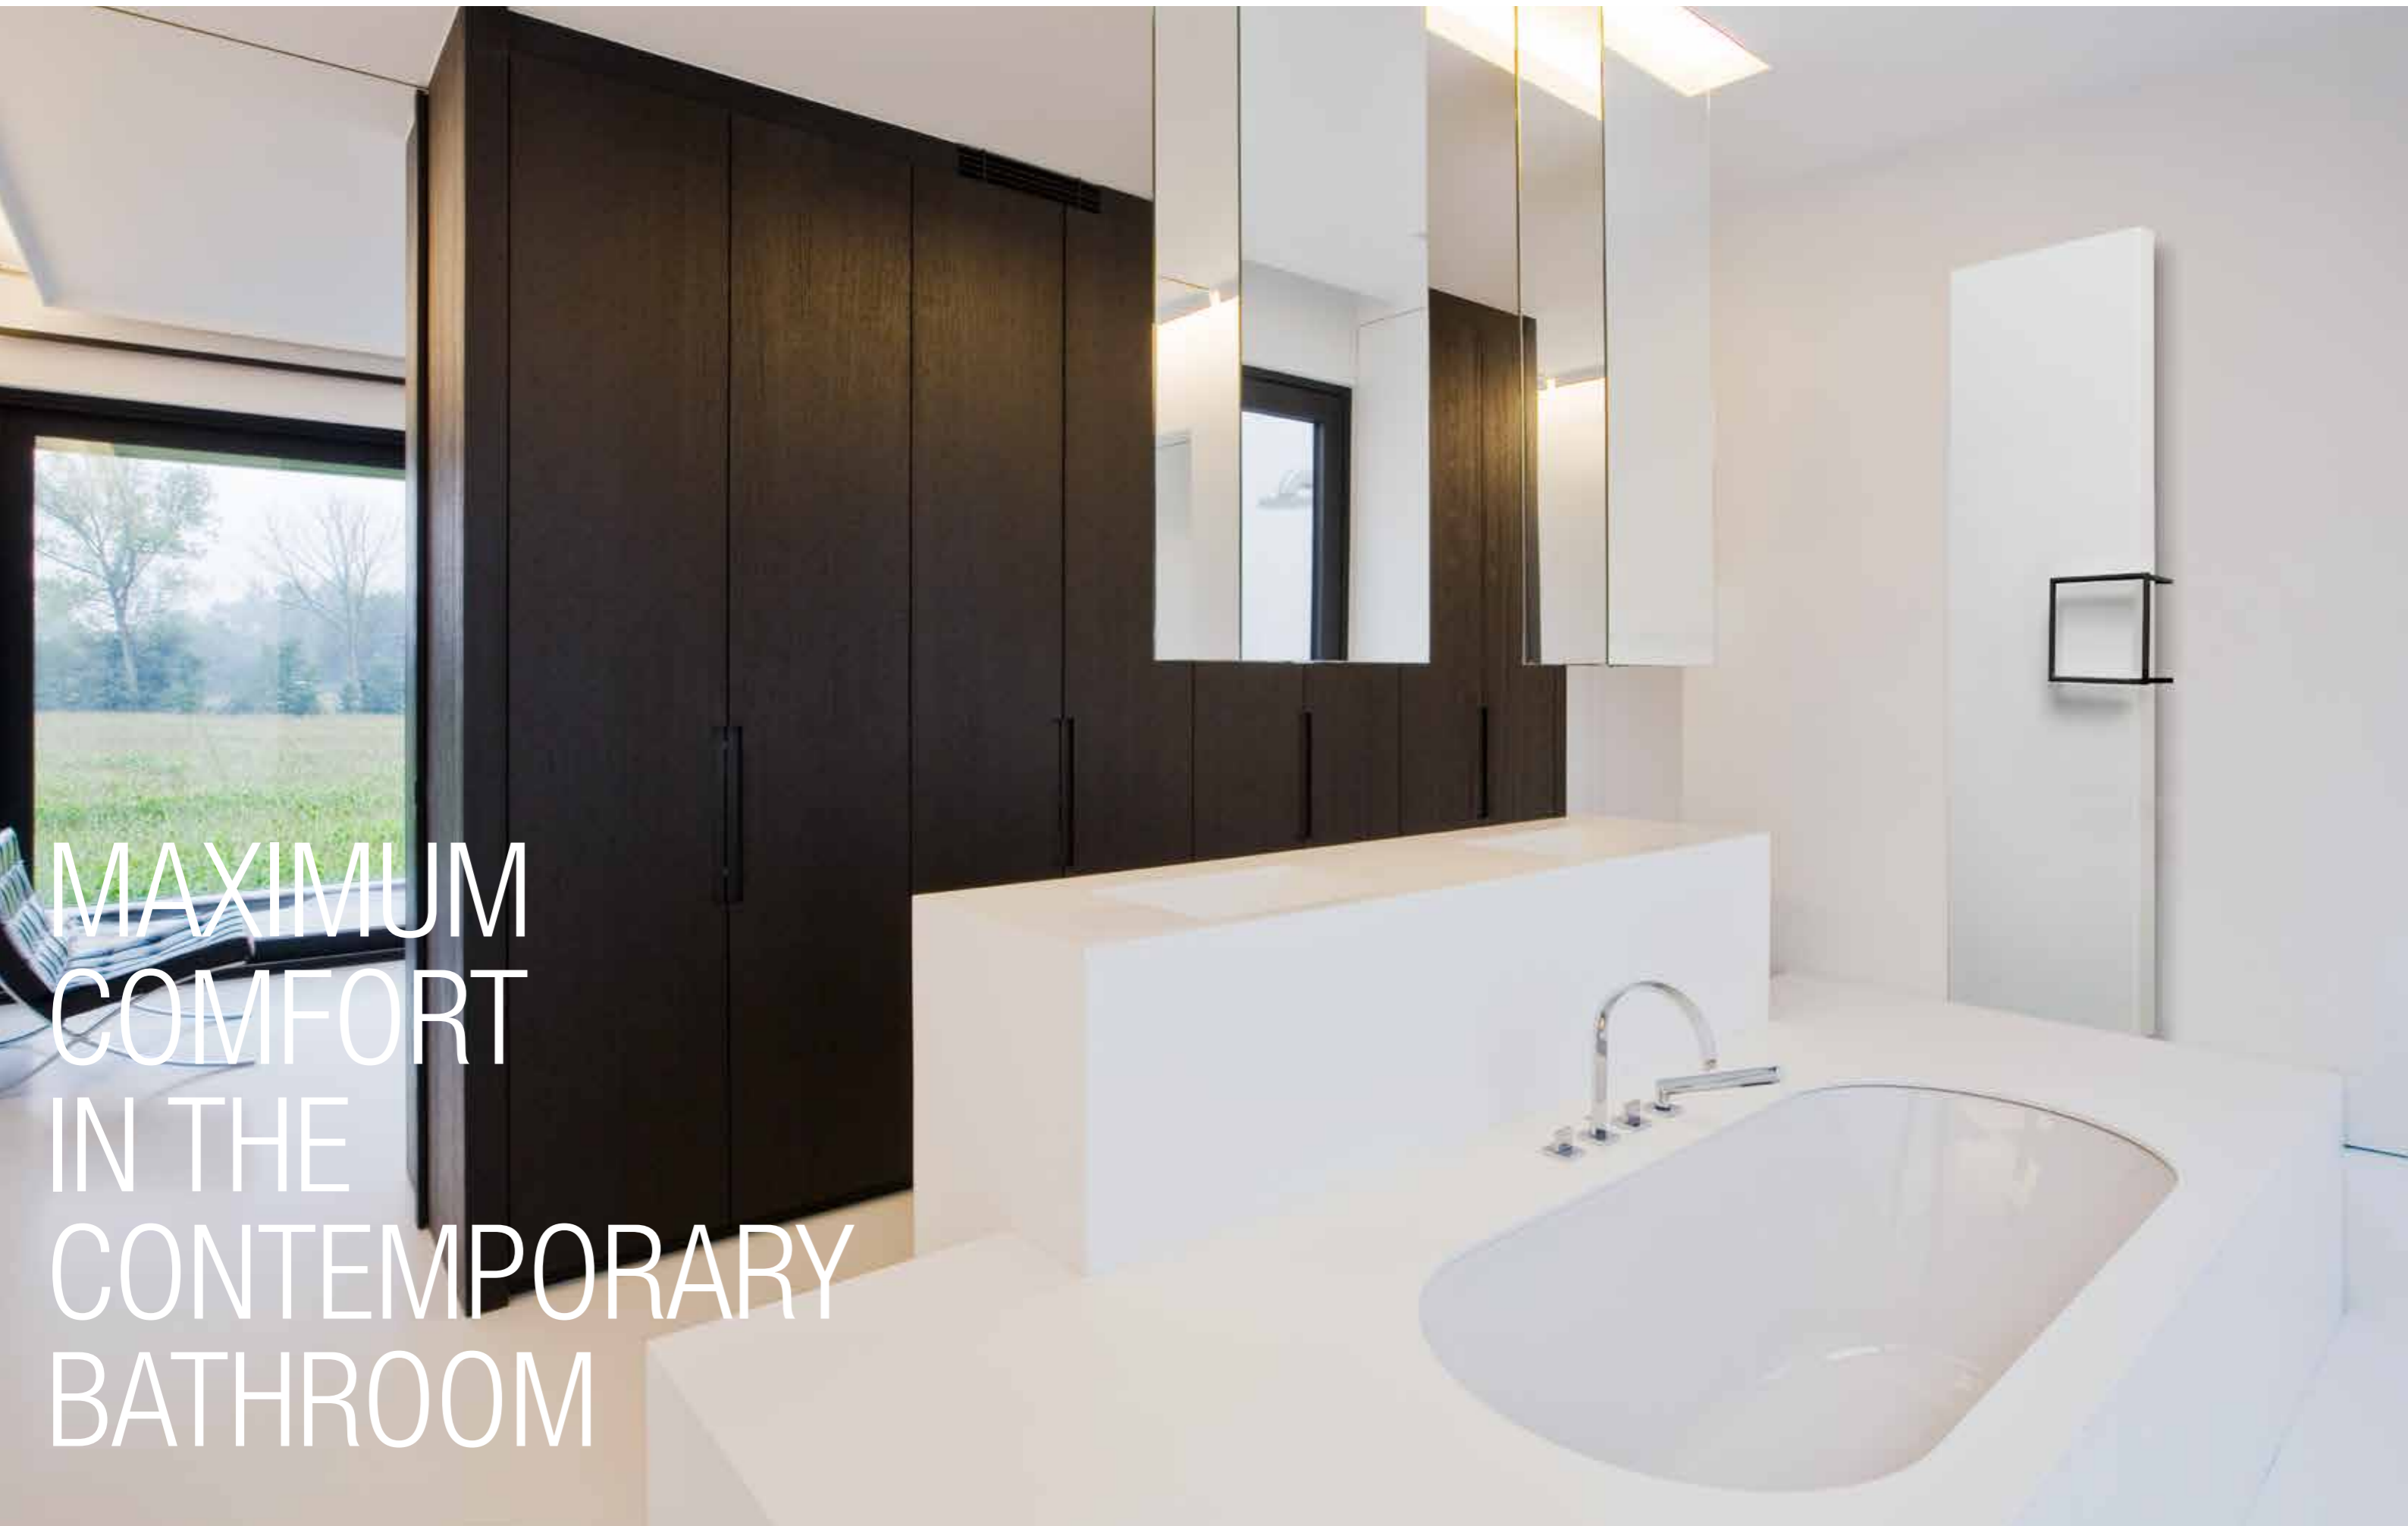

MAXIMUM
COMFORT
IN THE
CONTEMPORARY
BATHROOM