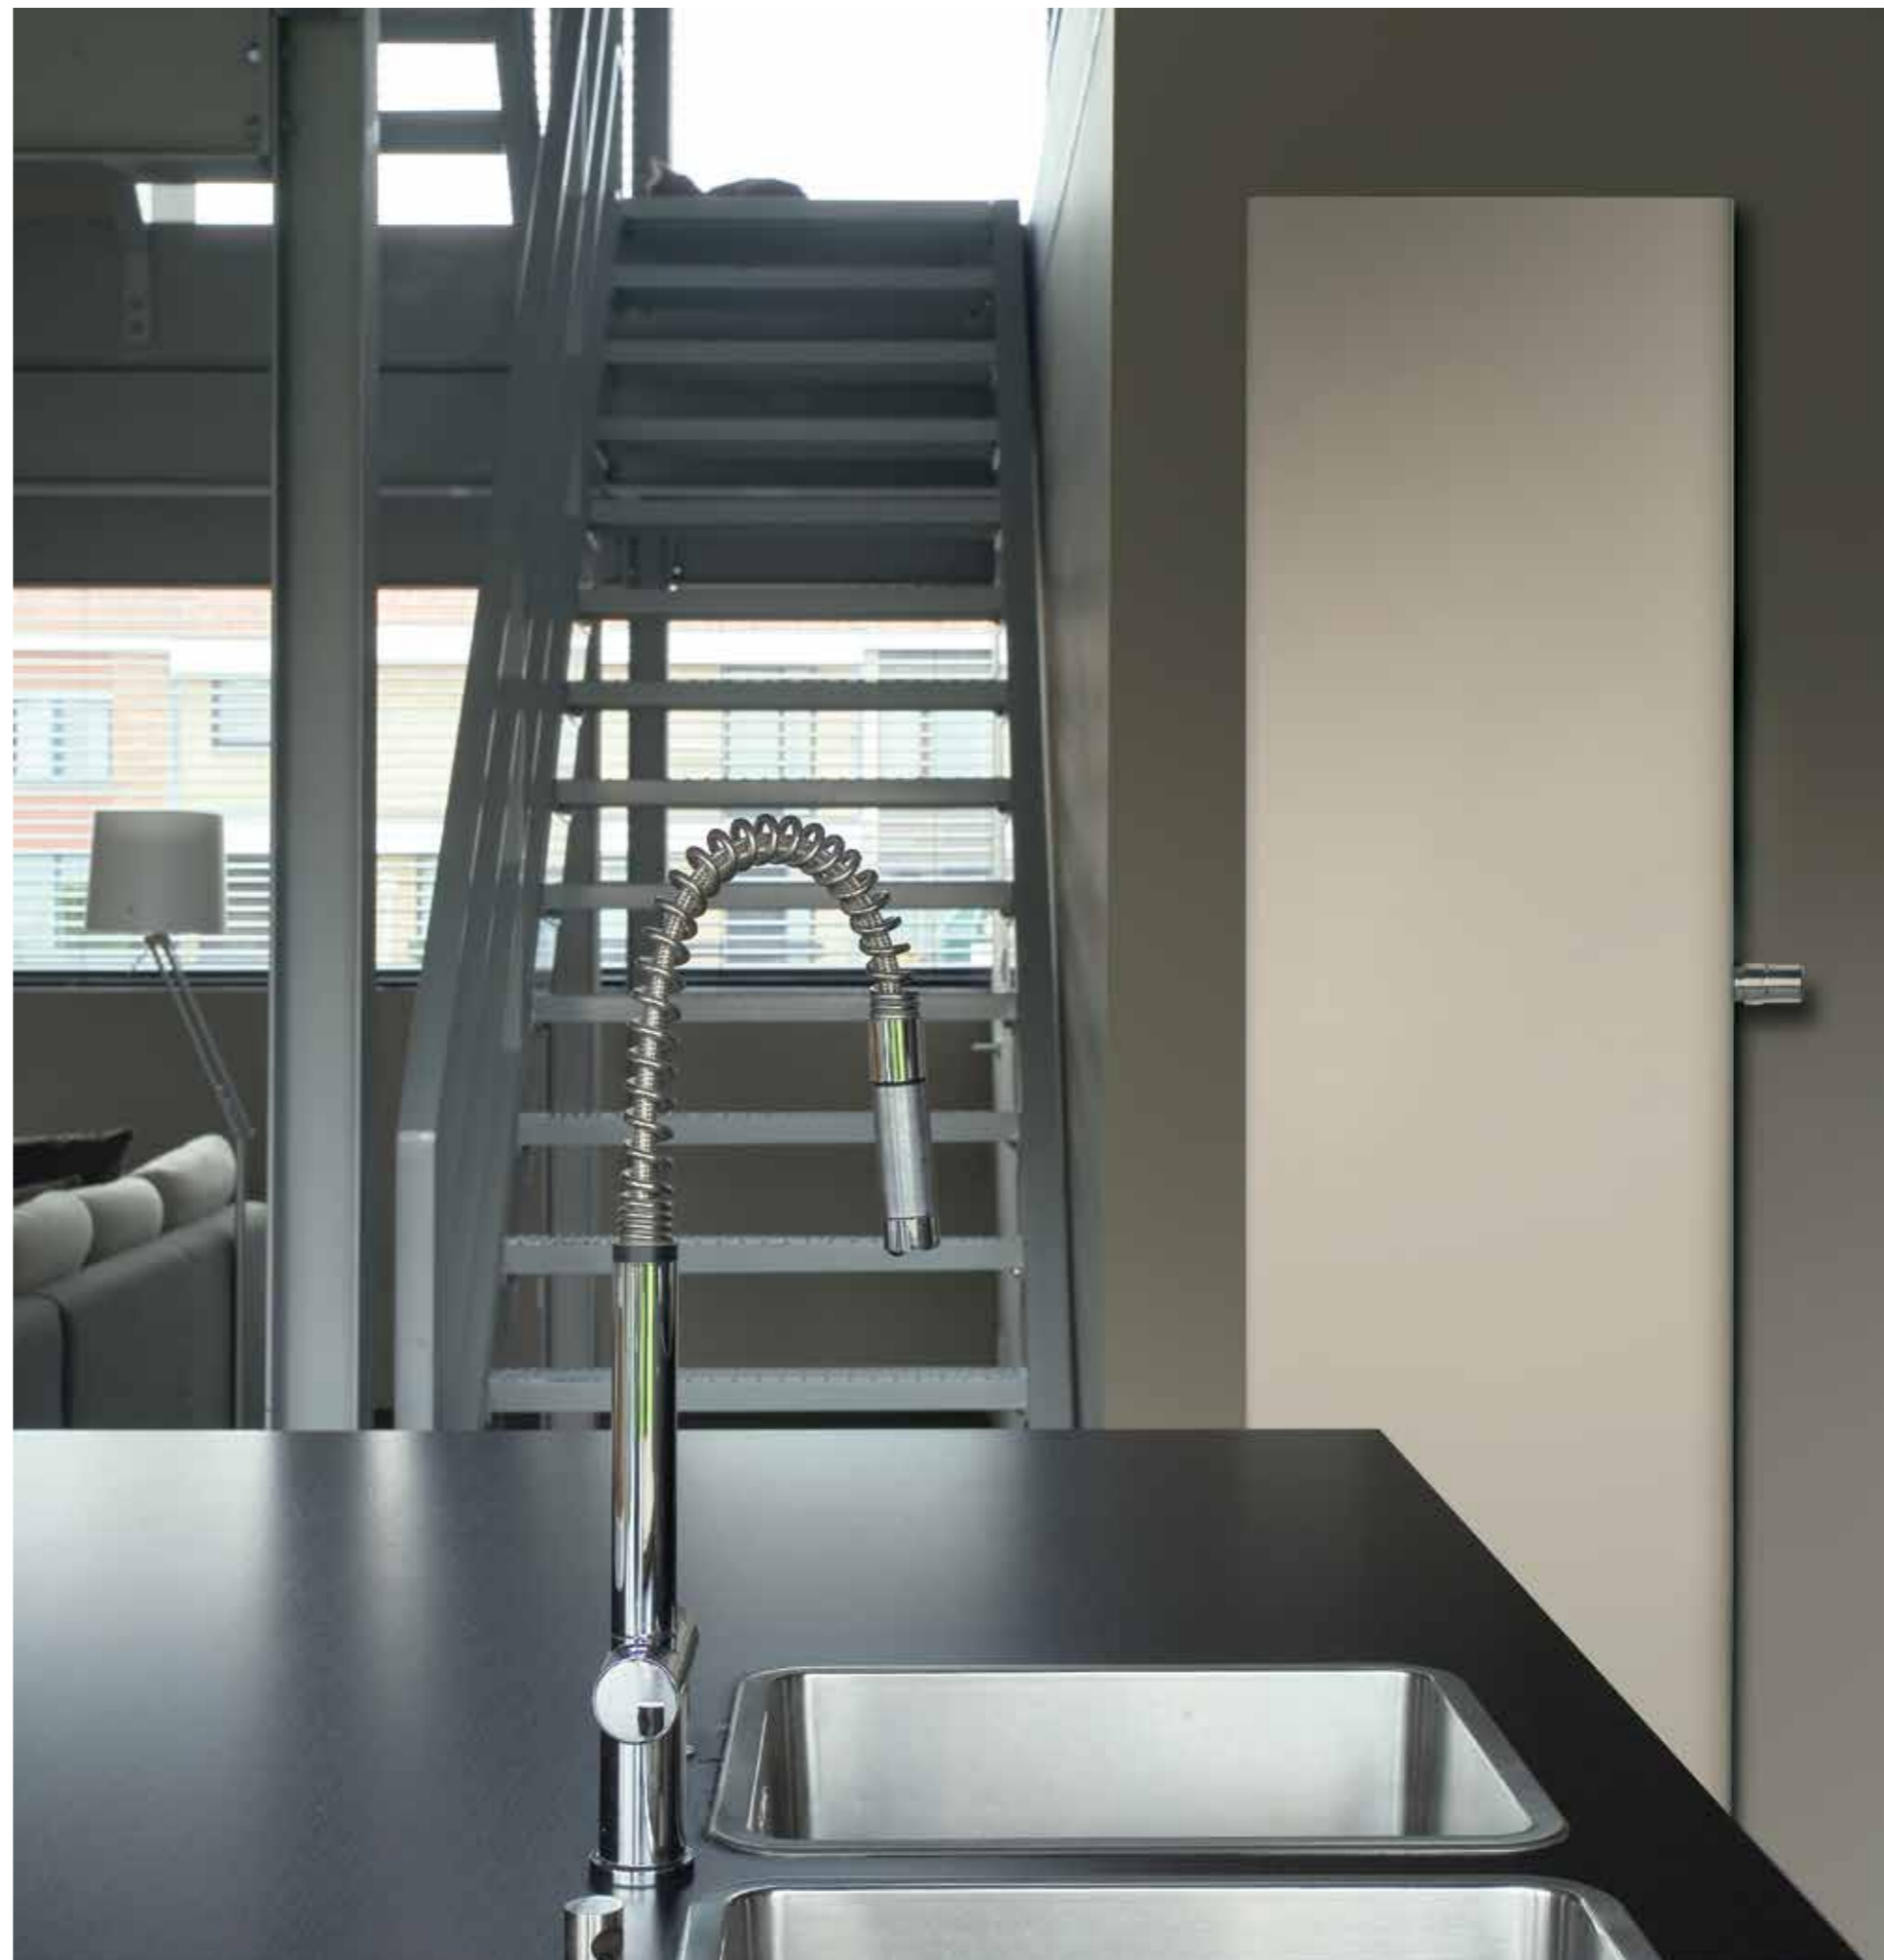

The epitome of functionality due to the optimal air flow and the extra-high heat emission which reaches the target temperature immediately. The epitome of design due to its honest, pure form and floating character, owing to the underlying invisible suspension and the organic, integrated towel bracket.

An icon in the radiator world where the original remains the best!

NIVA SOFT I WHITE FINE TEXTURE

INCREASED CONVENIENCE WITH HIGHER CONTROLS

A simple idea at first sight, a thermostat at hip height. The Niva collection is the first to actually dare to do it.

The thermostat has been organically integrated into the unit, with respect for the original design and entirely in line with its pure, timeless look. Unique in our product range and unique on the market. But that's not all. The thermostat also controls an even greater heat capacity.

NIVA SOFT | WHITE FINE TEXTURE

MAXIMUM
COMFORT
IN THE
CONTEMPORARY
BATHROOM

ELECTRIC REGULATION

TOWEL RAIL

NIVA HORIZONTAL I ALUMINIUM GREY JANUARY

1420 X 650 mm

COLOUR: ALUMINIUM GREY JANUARY

DIMENSIONS / OUTPUT > PG 129