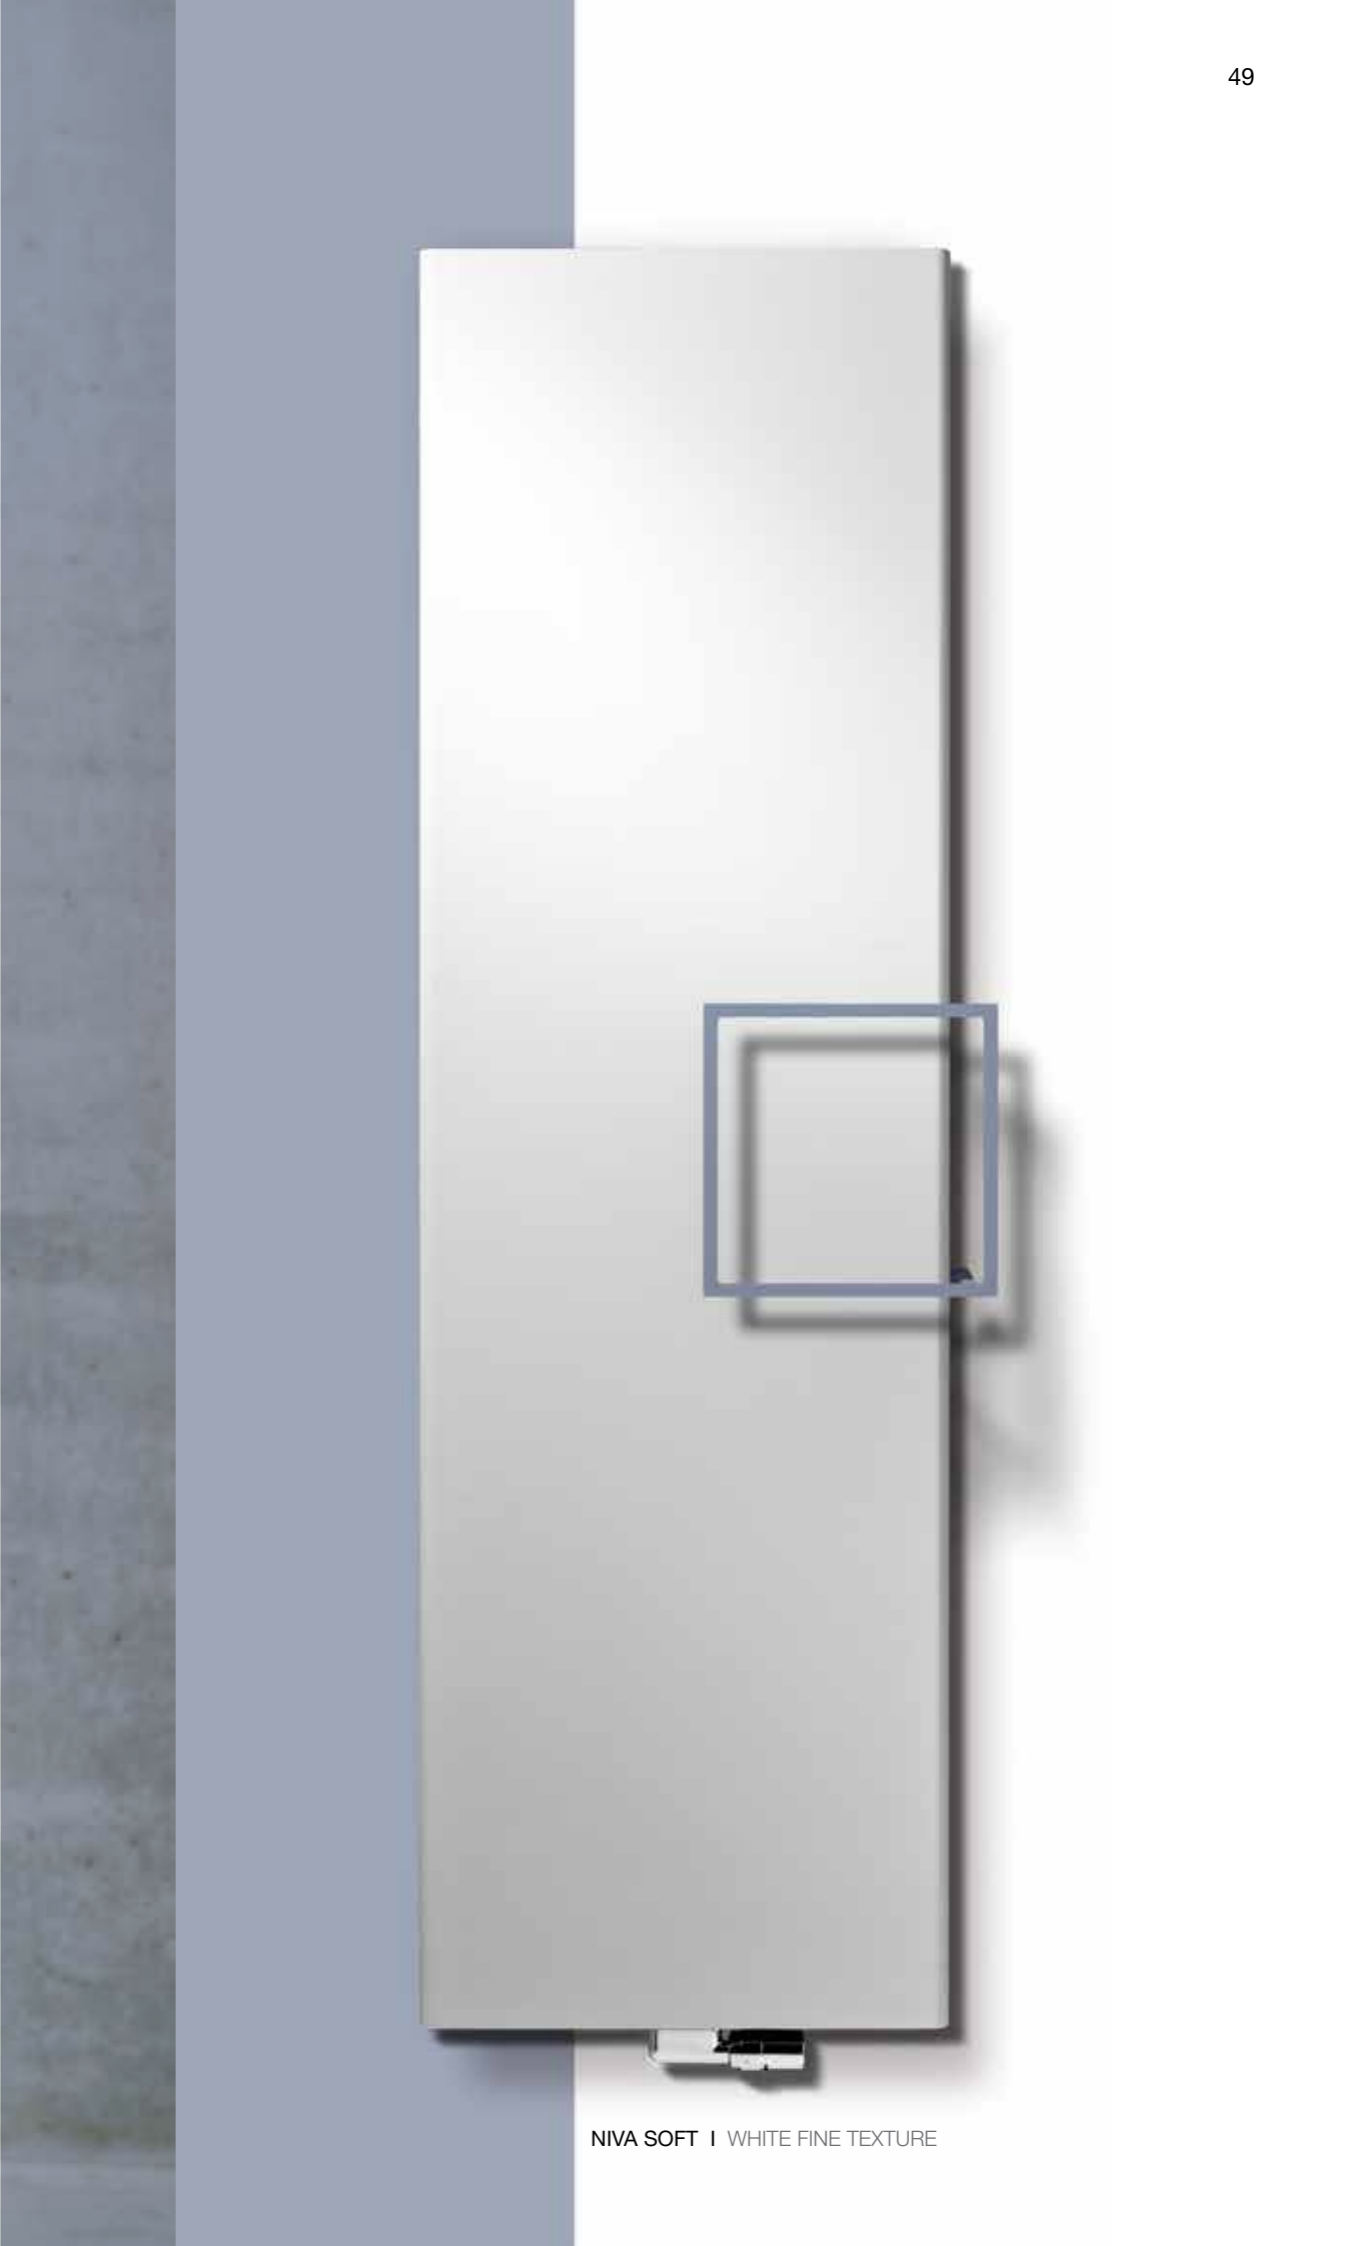

BALANCE,
UNIQUE PERSONALITY
AND STYLE
MEAN FOCUSING
ON THE ESSENCE

NIVA