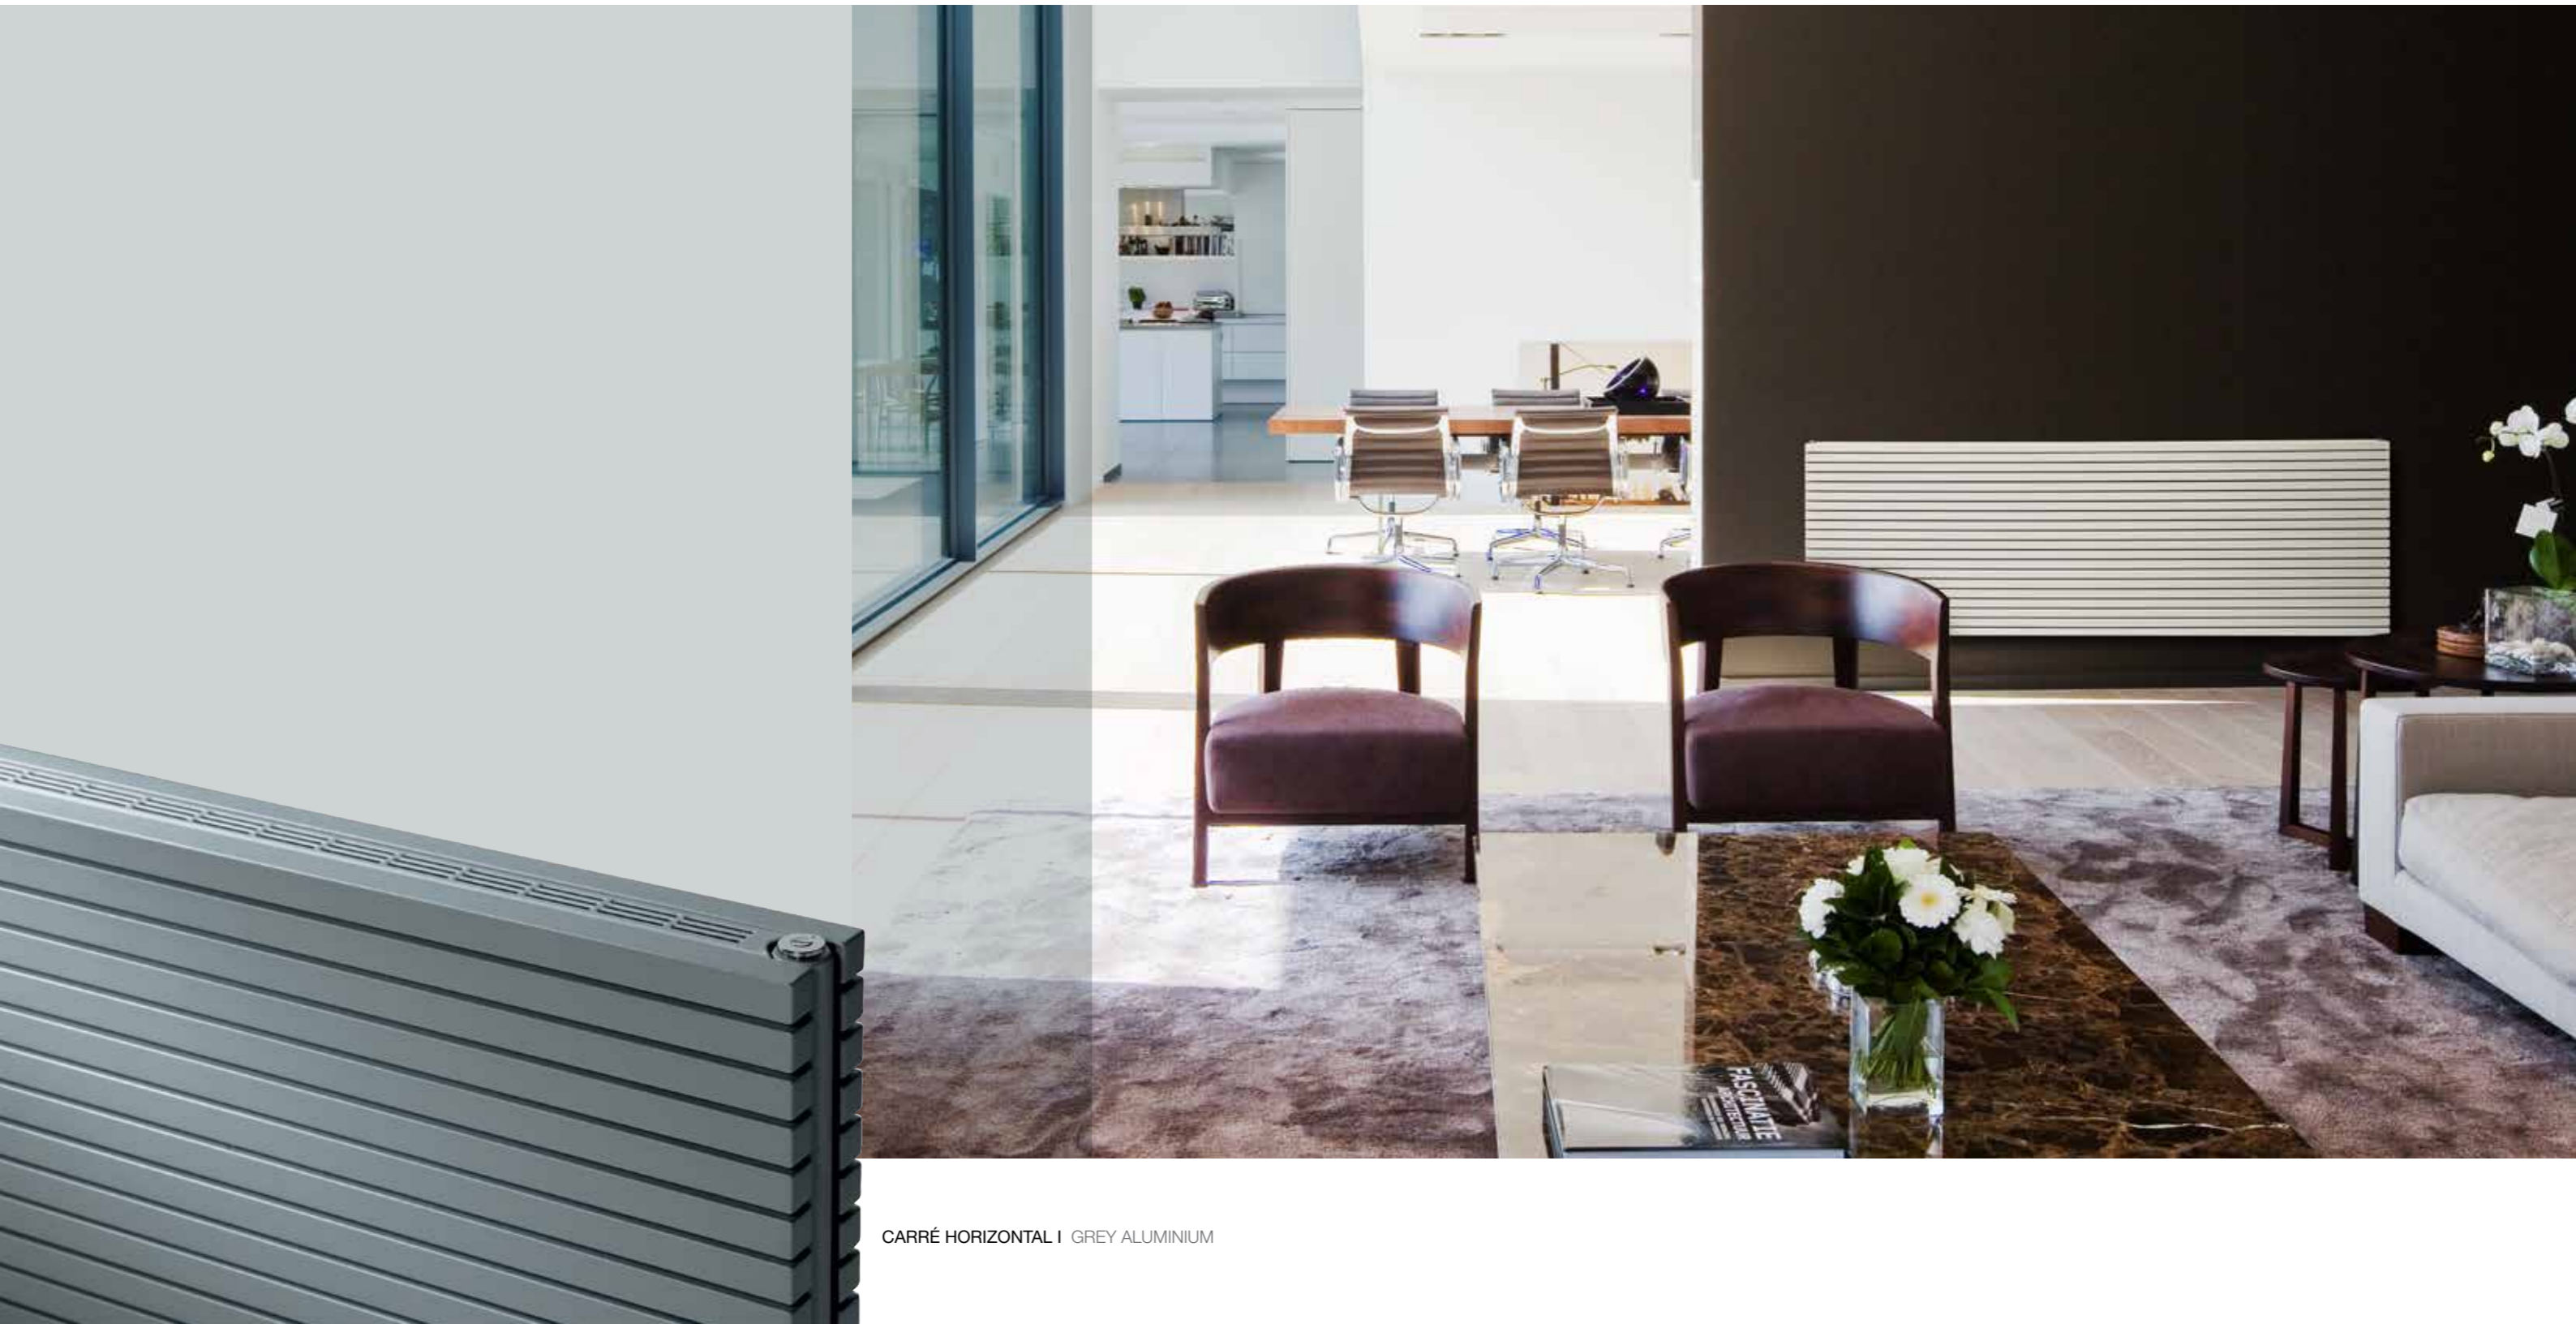

MINIMUM GAP, MAXIMUM EFFECT

An icon in the world of designer radiators. Especially for the Carré, Vasco has developed an entirely new type of tube with optimal heat transmission and a minimal gap.

The flat look creates a feeling of tranquillity, enhanced by the concealed and beautifully integrated collector.

A much-lauded designer radiator for which Vasco, as always, has developed matching accessories.

CARRÉ

CARRÉ HORIZONTAL I GREY ALUMINIUM

CARRÉ | QUARTER-ROUND CARRÉ | HALF-ROUND